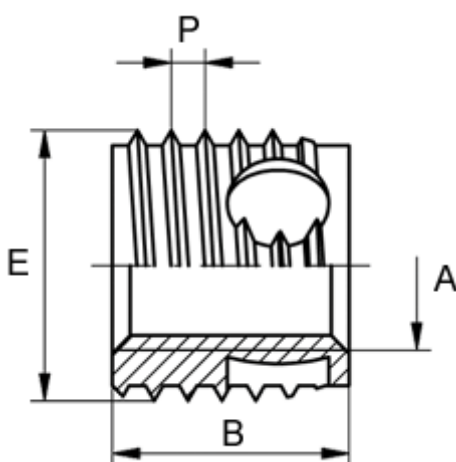

# Data Sheet

Article number: 12338000050800  
Description: KLEE-coil 338 000 050.800  
M5 Brass

## Measures

Female thread A	= M5
Length B	= 10
Male thread E	= 8.0
Min hole depth blind hole	= 13
Thread pitch P	= 1.00
Type	= 338 000 050 ...